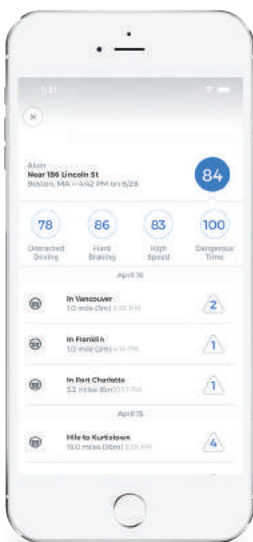

With your safety in mind, we've partnered with TrueMotion to create

Drive with Safety

Drive with Safety is a telematics technology-based application that provides you with the ability to monitor your driving habits, and the opportunity to discuss safe behaviors with the entire family.

The app detects what's going on behind the wheel and uses that information to give everyone peace of mind.

Safety Insurance®
AUTO • HOME • BUSINESS

We'll help you manage life's storms®

Installation is Easy!

Drive with Safety Benefits

- **Smart Phone-based** – No special requirements for vehicle.
- **Peace of mind** – Tracks your family's location to know they are always safe.
- **Monitor Driving** – Helps drivers monitor their driving habits/behaviors and encourages safe driving.
- **Save Money** – Receive up to a **5% Discount** per vehicle on your Personal Auto policy.*